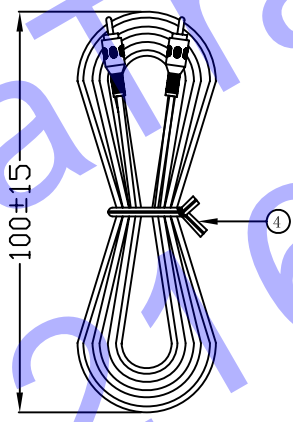

WIRE CONNECTION

P1	COLOR	P2
1	YELLOW	1
2	SPRAID	2

ITEM LIST

NO.	ITEM	DESCRIPTION	AMOUNT
①	CABLE	NOUL 26# (7/0.16BC)*1C<YELLOW>+S (28/0.10BC) OD:2.8mm COLOR:BLACK L=1000mm	1PCS
②	CONN	RCA/M ABS WHITE SHELL NI (铜管式)	2PCS
③	PVC	45P PVC COLOR:YELLOW	7.5g
④	MINI TIE	L=80mm OVAL TIE	1PCS
⑤	骨袋	150*60mm 印MADE IN CHINA 印黑色环保标签	1PCS

TEST REQUEST:

- 1.OPEN SHORT 100%
- 2.CT≤2Ω IS≥5MΩ
- 3.HV:DC 300V TIME: 0.1SEC

包装方式: 每条装入指定骨袋, 500PCS 装入带有防水袋的44\*33\*20外箱中.

DRAWN BY	<i>Famous</i>	CUSTOMER	HDC 有限公司
CHECKED			
APPROVED			
		TITLE	RCA/M TO RCA/M

1X	ORIGINAL			-TOLERANCES- X.X±0.5 X.XX±0.10 ANGLES ±5	 THIRD ANGLE PROJECTION	SHEET: 1/1	DRAWING NO: JS003161
REV	DESCRIPTION	APVD	ECD NO.			UNIT: mm	DATE: SEP-23-2013