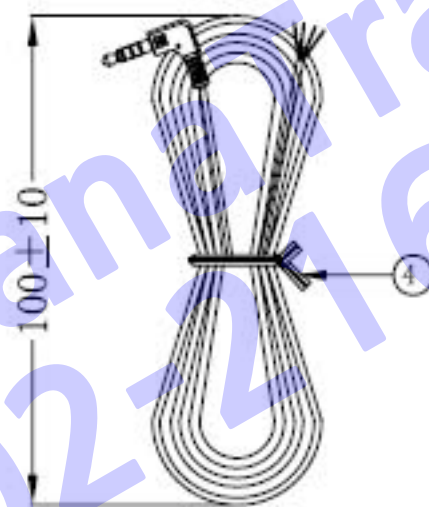

WIRE CONNECTION

P1	COLOR	P2
1	RED(红)	1
2	WHITE(白)	2
3	GREEN(绿)	3
4	BLACK(黑)	4

包装方式：如图扎线，不用装袋。

ITEM LIST

NO.	ITEM	DESCRIPTION	AMOUNT
①	CABLE	UL2464 26#(7/0.16BC)*4C (RED, WHITE, GREEN, BLACK) OD:3.0±0.1 BLACK 100P软半雾 L=1500MM	1PCS
②	CONN	STEREO3.5/M 4POLE POM BLACK SHEEL GOLD	2PCS
③	TERMINAL	YH1.25 TERMINAL-F	4PCS
④	HOUSING	YH1.25 4P HOUSING-M (然湖1.25母胶壳)	1PCS
⑤	PVC	45P PVC COLOR:BLACK	6g
⑥	MINI TIE	L=80MM BLACK OVAL TIE	6g

TEST REQUEST:

- 1.OPEN SHORT 100%
- 2.CT≤2Ω IS≥5MΩ
- 3.HV:DC 300V TIME: 0.1SEC

1X	ORIGINAL		
REV	DESCRIPTION	APVD	ECD NO.

DRAWN BY	<i>Famous</i>	CUSTOMER	HDC 有限公司
CHECKED			
APPROVED			
-TOLERANCES-		TITLE	STEREO3.5/M TO OPEN
XX±0.5 XXX±0.10		SHEET: 1/1	DRAWING NO: JS003320
ANGLES ±5			UNIT: mm
THIRD ANGLE PROJECTION			REV. 1X