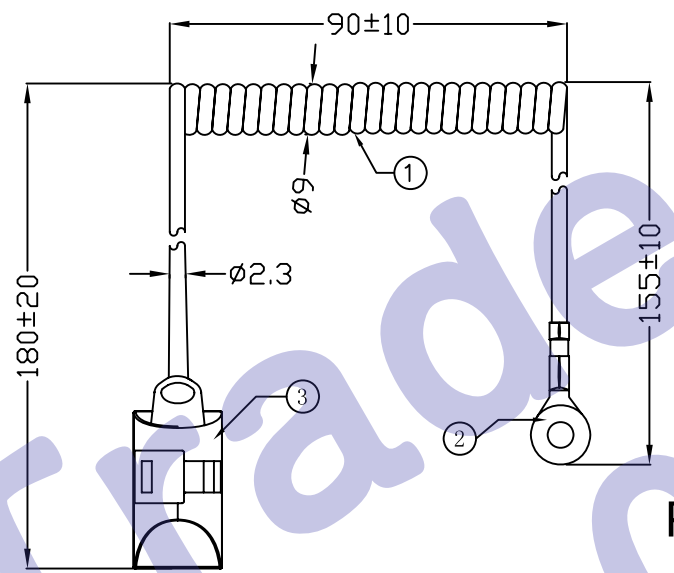

T S R Q P O N M L K J I H G F E D C B A

1
2
3
4
5
6
7
8
9
10
11
12
13
14

ITEM LIST

NO.	ITEM	DESCRIPTION	AMOUNT
①	CABLE	弹弓线 NOUL 28#(7/0.13TS+250D)*1C (WHITE) OD:2.3 ±0.1mm JACKET PU COLOR:IPHONE5/WHITE雾面 L=1000mm	1PCS
②	TERMINAL	环形端子 (RT3802102-25C)	1PCS
③	PVC	55P PVC COLOR:WHITE	1PCS

TEST REQUEST:
 ■ 1.OPEN SHORT 100%
 ■ 2.CT≤2Ω IS≥5MΩ
 ■ 3.HV:DC 300V TIME: 0.1SEC

DRAWN BY	<i>Famous</i>	CUSTOMER	MODEL TO TER	DRAWING NO: JS003366
CHECKED				
APPROVED				
-TOLERANCES-		TITLE	SHEET: 1/1	DATE: AUG-18-2015
X.X±0.5	X.XX±0.10	THIRD ANGLE PROJECTION	UNIT: mm	REV. 1X
ANGLES ±5				

1X	ORIGINAL		
REV	DESCRIPTION	APVD	ECD NO.