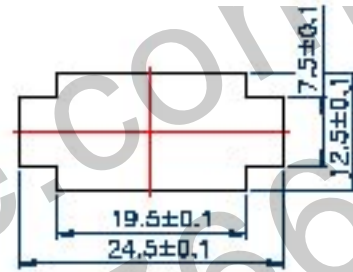

## RF-180-C

STANDARD: IEC 320 C8

RATING: 2.5A/250V AC

APPROVALS: UL/CSA/VDE/ÖVE/SEV/

DEMKO/NEMKO/SEMKO/FIMKO

PANEL COUTOUT THICKNESS 0.6mm~1.5mm