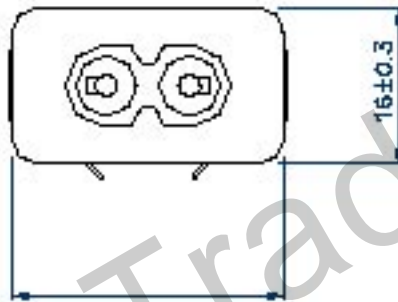

## RF-180-C

STANDARD: IEC 320 C8

RATING: 2.5A/250V AC

APPROVALS: UL/CSA/VDE/ÖVE/SEV/

DEMKO/NEMKO/SEMKO/FIMKO

PANEL COUTOUT THICKNESS 0.6mm~1.5mm