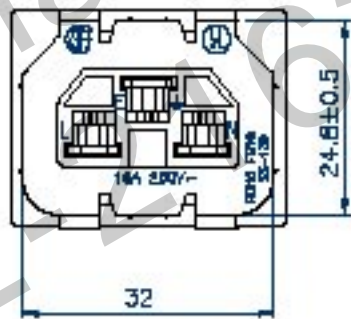

## SS-130-PC-NEW

STANDARD : IEC 60320-2-2 sheet F(C13)  
 RATING : 15A250V AC  
 APPROVALS : UL/CSA  
 RATING : 10A250V AC  
 APPROVALS : VDE/CCC/KTL