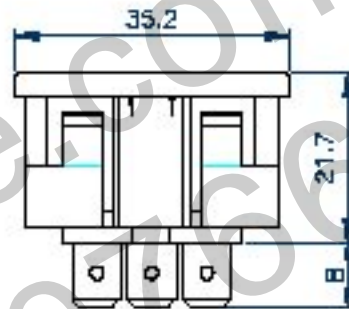

## SS-130-PC-NEW

STANDARD : IEC 60320-2-2 sheet F(C13)  
 RATING : 15A250V AC  
 APPROVALS : UL/CSA  
 RATING : 10A250V AC  
 APPROVALS : VDE/CCC/KTL