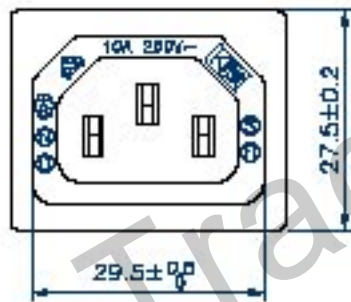

## SS-130-PC-NEW

STANDARD : IEC 60320-2-2 sheet F(C13)  
 RATING : 15A250V AC  
 APPROVALS : UL/CSA  
 RATING : 10A250V AC  
 APPROVALS : VDE/CCC/KTL