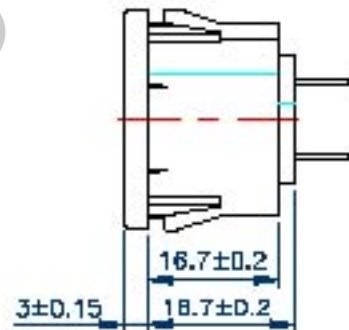

## SS-130-PC-NEW

STANDARD : IEC 60320-2-2 sheet F(C13)  
 RATING : 15A250V AC  
 APPROVALS : UL/CSA  
 RATING : 10A250V AC  
 APPROVALS : VDE/CCC/KTL