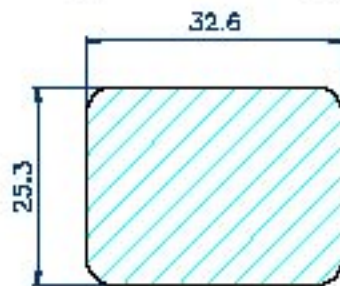

## SS-130-PC-NEW

STANDARD : IEC 60320-2-2 sheet F(C13)  
 RATING : 15A250V AC  
 APPROVALS : UL/CSA  
 RATING : 10A250V AC  
 APPROVALS : VDE/CCC/KTL