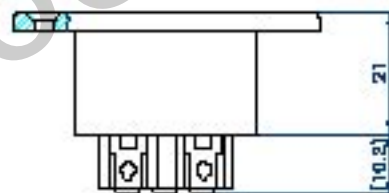

AC SOCKET

SS-3A

STANDARD : IEC 320 C20
 RATING : 20A125/250V AC
 APPROVALS : UL/CSA
 RATING : 16A250V AC
 APPROVALS : VDE - SEMKO - CCC

SS-3A-PBT-	6.3	
	4.8	
	4.0	

PANEL CUTOUT