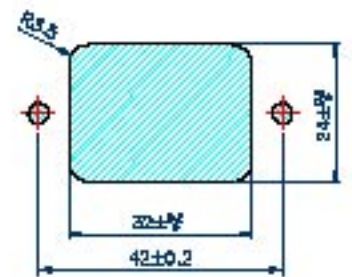

AC SOCKET

SS-3A

STANDARD : IEC 320 C20
 RATING : 20A125/250V AC
 APPROVALS : UL/CSA
 RATING : 16A250V AC
 APPROVALS : VDE - SEMKO - CCC

SS-3A-PBT-	6.3	
	4.8	
	4.0	

PANEL CUTOUT