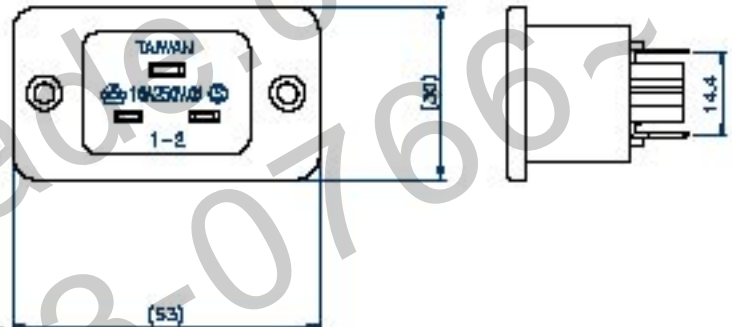

AC SOCKET

SS-3A

STANDARD : IEC 320 C20
 RATING : 20A125/250V AC
 APPROVALS : UL/CSA
 RATING : 16A250V AC
 APPROVALS : VDE - SEMKO - CCC

SS-3A-PBT-	6.3	
	4.8	
	4.0	

PANEL CUTOUT