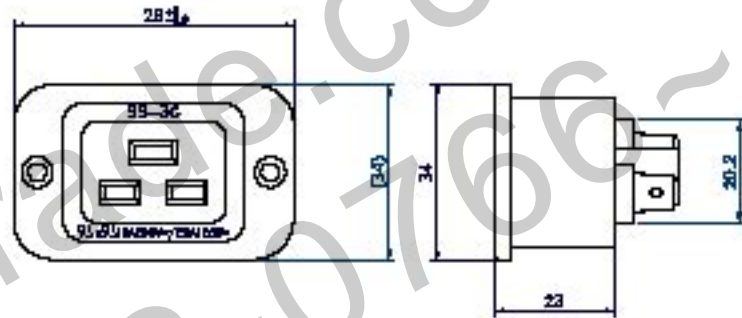

AC SOCKET

SS-3C

STANDARD : IEC 320 C19
RATING : 20A125/250V AC
APPROVALS : UL/cUL
RATING : 16A250V AC
APPROVALS : VDE - SEMKO - CCC

SS-3C	6.3	
	4.8	
	4.0	

PANEL CUTOUT