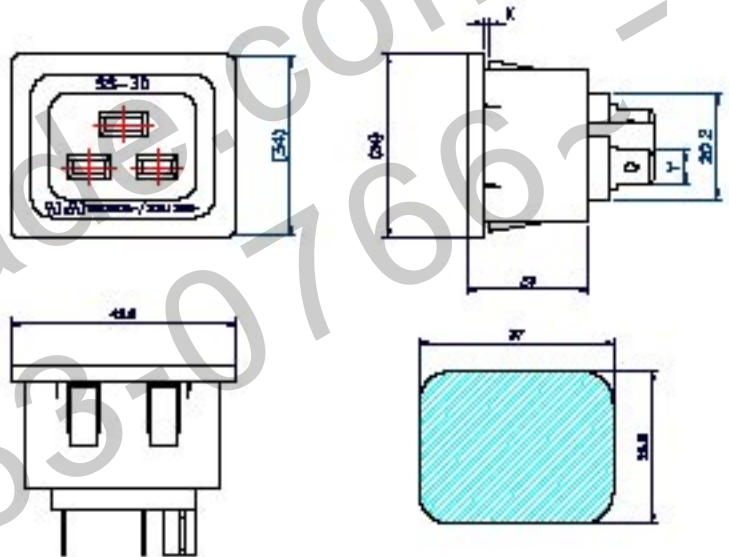

AC SOCKET

SS-3D

STANDARD : IEC 320 C19
 RATING : 20A125/250V AC
 APPROVALS : UL/cUL
 RATING : 16A250V AC
 APPROVALS : VDE - SEMKO - CCC

	X	Y	MODE
SS-3D	1.0	6.3	
	1.5		
	2.0	4.0	
	2.5		

Ganatriade.com
02-21630766